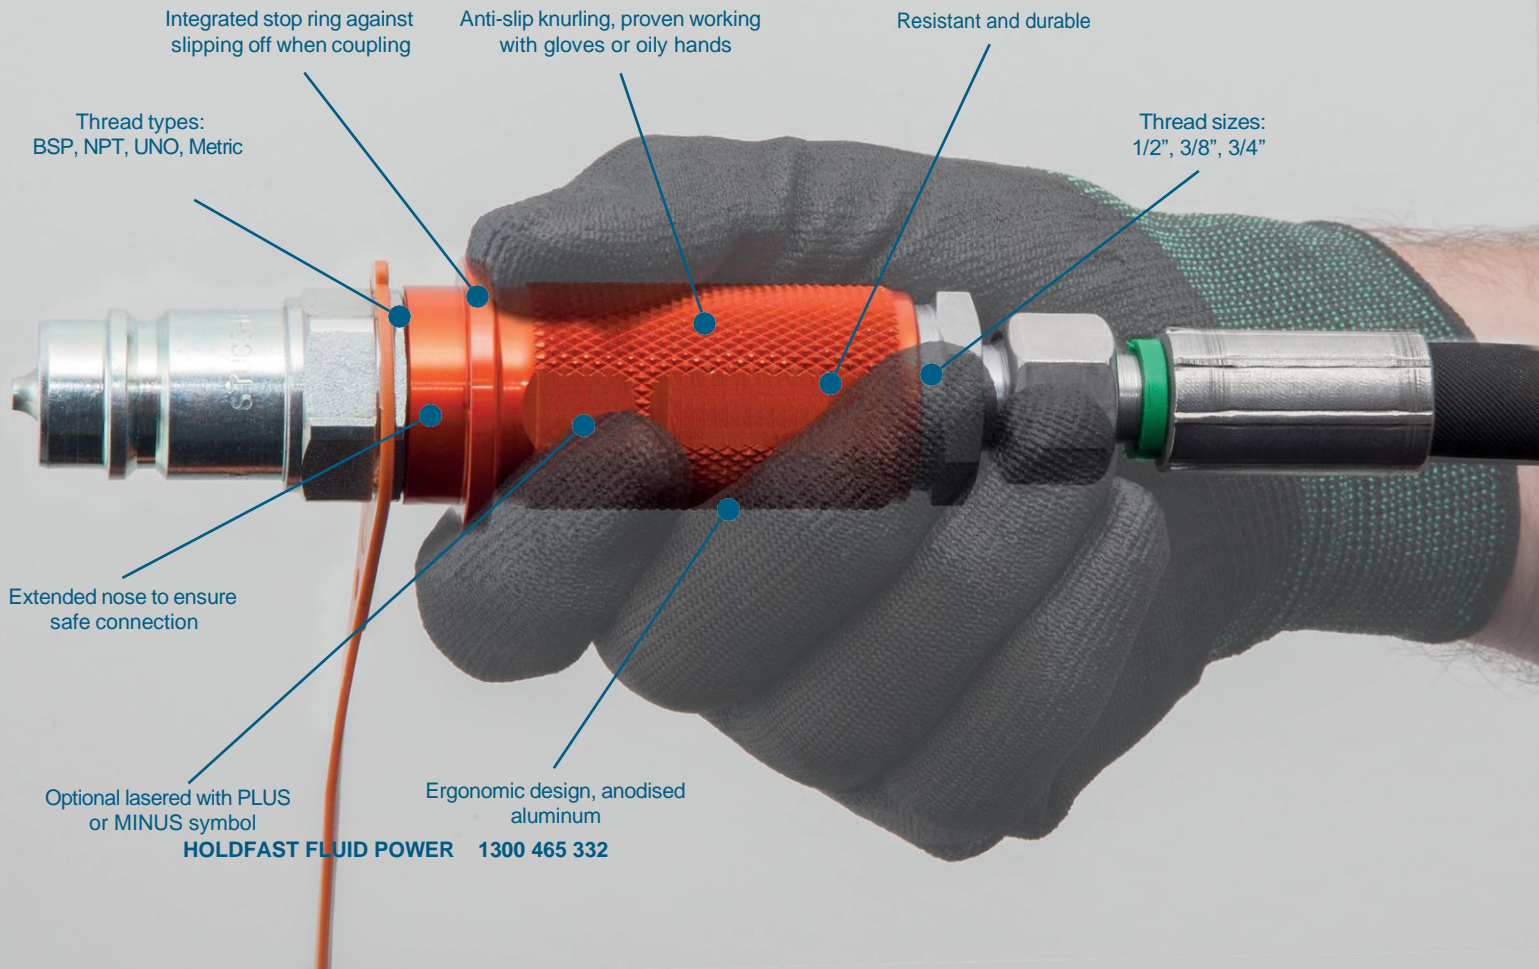

HOLDFAST

FLUID POWER

Stucchi®

SAVE TIME – SAVE MONEY
connect quick & safe with

SUREGRIP

HOLDFAST FLUID POWER 1300 465 332