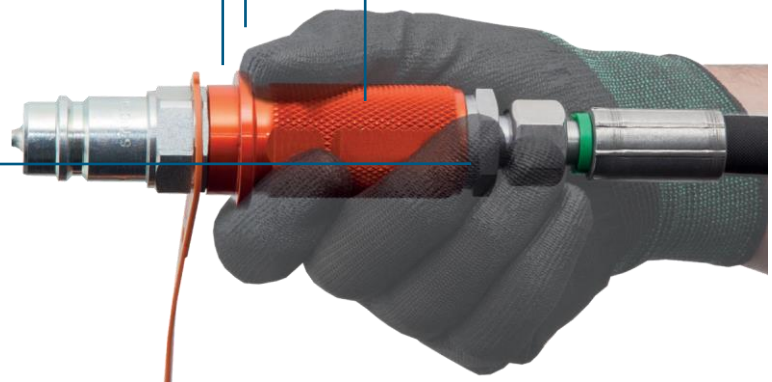

657 Dundas Road,
Forrestfield WA 6058
Forrestfield – sales@holdfast.com.au
Broome – salesnw@holdfast.com.au
Naval Base – sales2@holdfast.com.au
Phone Number: 1300 465 332